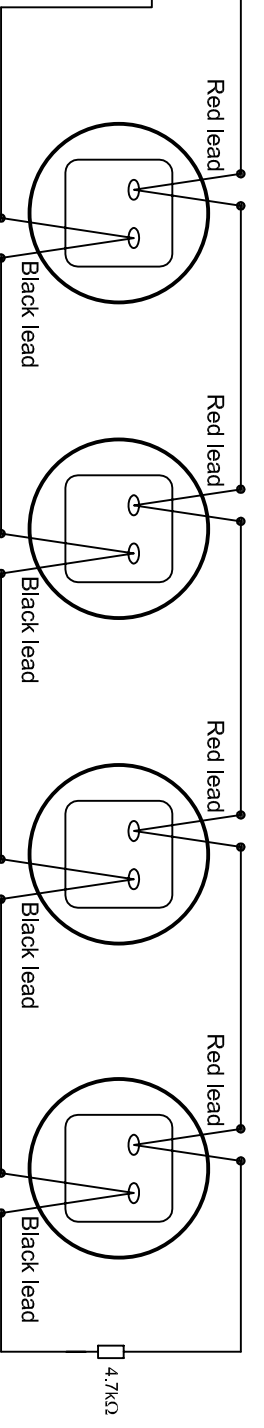

Max: 25 detectors plus 20 manual call points

Fire alarm panel
GST101, 102,
104, 108, 116

Max.15 bells
or 500mA load

Master Controls Co., Ltd.

Tel. 02-645-1440 www.mastercontrols.co.th

Title:	Wiring diagram for GST conventional panel		
File name:	Wiring for GST conventional FCP	Rev. 01	date: 07 Jul 2006