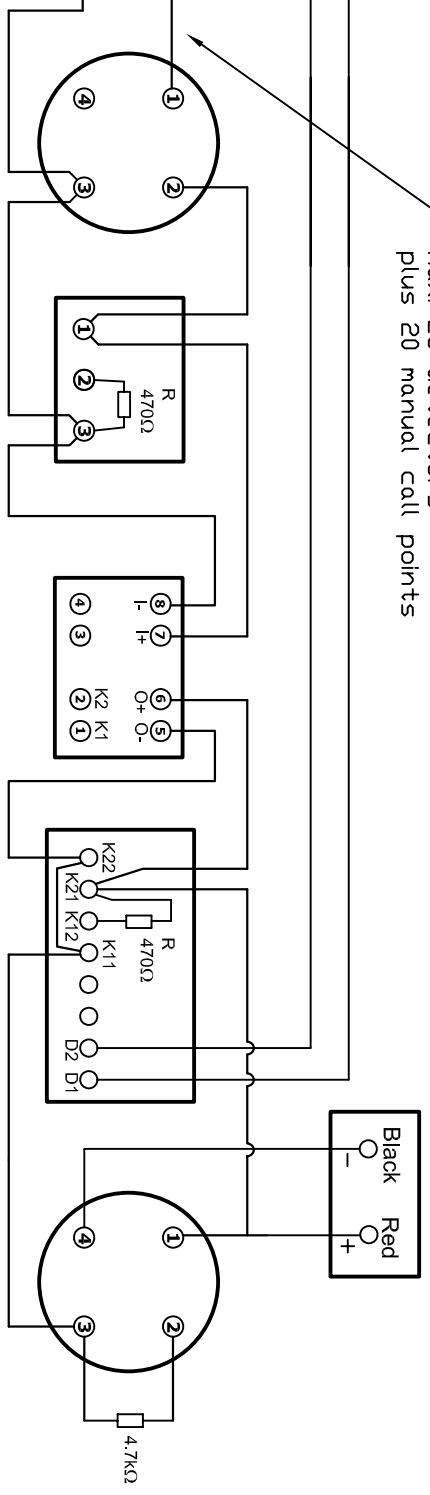

Max: 25 detectors plus 20 manual call points

Fire alarm panel
GST101, 102,
104, 108, 116

Max.15 bells
or 500mA load

Master Controls Co., Ltd.

Tel. 02-645-1440 www.mastercontrols.co.th

Title:	Wiring diagram for GST conventional panel		
File name:	Wiring for GST conventional FCP	Rev. 01	date: 07 Jul 2006